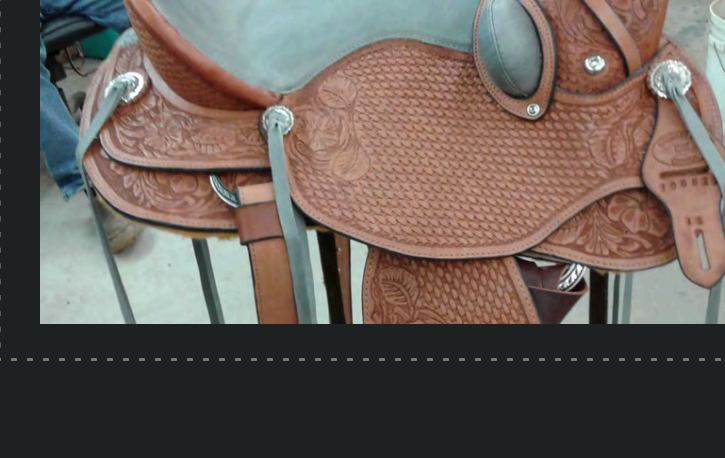

Adjustability Reigns Supreme

At DK Saddlery, our mission is simple: to eliminate discomfort for both horse and rider.

ABOUT DK SADDLERY

WESTERN